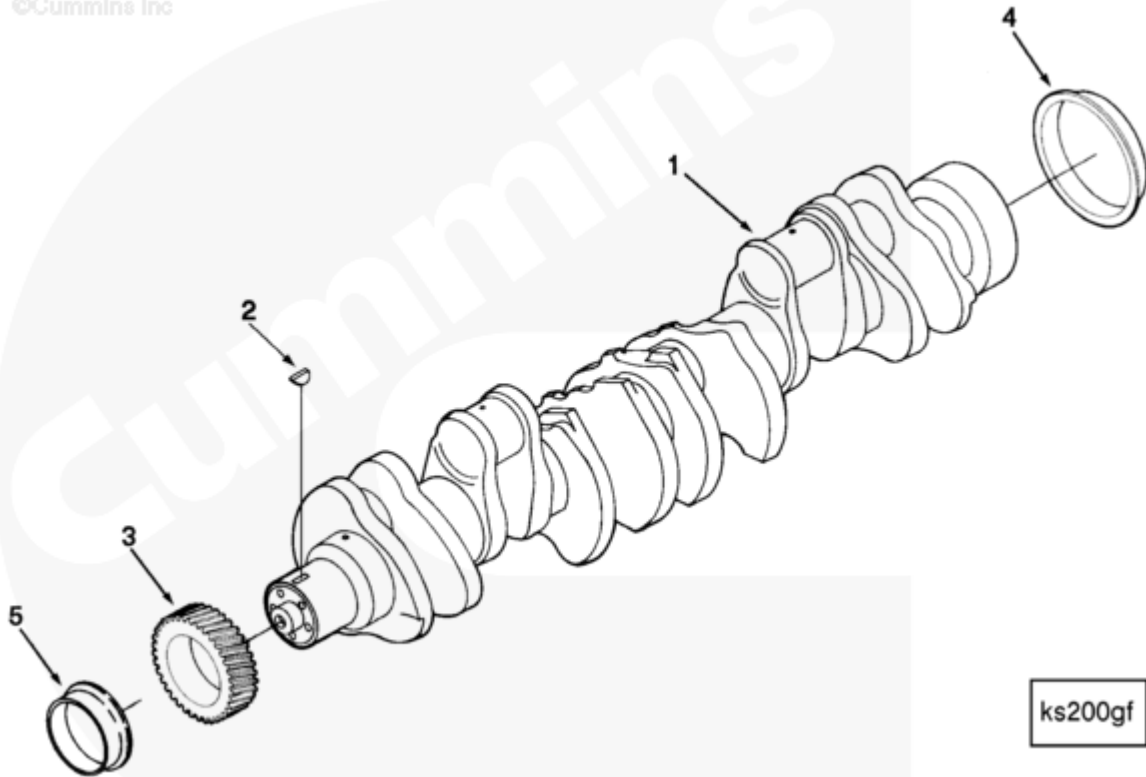

Parts Catalog - Option Detail

Electronic Parts Catalog - Option Detail				
Option	Group	Graphic	Film Card	Date
BB2762-01	01.02	ks200gf	II	23-DEC-03
Engines	ISM CM570, ISM CM570/870, ISM CM875, ISM CM876, ISM CM876 E, ISM11 CM876 M103, ISM11 CM876 SN, M11 CELECT, M11 CELECT PLUS, M11 MECHANICAL, QSM11 CM570, QSM11 CM876			

©Cummins Inc

[SMALL](#) | [MEDIUM](#) | [LARGE](#)

Cart	Ref No	Part Number	Part Description	Required	Remarks
View My Cart					
		BB2762-01	Crankshaft		
					Crankshaft
	1	3073707	Engine Crankshaft	1	
<input type="checkbox"/>	2	S 300	Plain Woodruff Key	1	
<input type="checkbox"/>	3	3084445	Crankshaft Gear	1	

<input type="checkbox"/>	4	4024777	Oil Seal Kit	1	Crankshaft (Rear)-Dry Clutch
<input type="checkbox"/>	4	4024778	Oil Seal Kit	1	Only in Wet Clutch with Wear
<input type="checkbox"/>	5	3820918	Wear Sleeve	1	Front